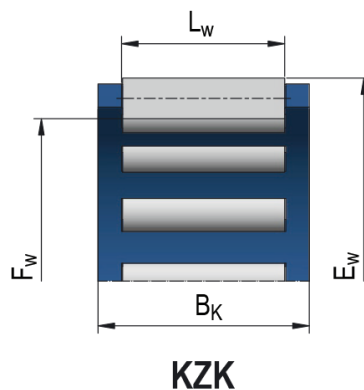

Cage assemblies of type KZK

Bearing Designation

KZK15,2x22,2x12

Dimensions (mm)

d	15,20
F_w	15,2
E_w	22,20
B_k	12,0

Basic Load Rating (kN)

C	8,60
C₀	11,10

Weight [g]