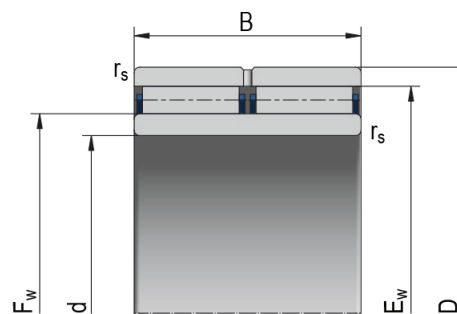

Needle roller bearings without flanges

NAO

NAO

Bearing Designation

NAO 17x35x16

Dimensions (mm)

d	17
D	35
B	16,0
F _w	22,0
E _w	29
r _{s min}	0,30

s	0,50
d ₁	21,50
D ₁	22,40
d ₂	28,40
D ₂	29,50
r _{a max}	0,30