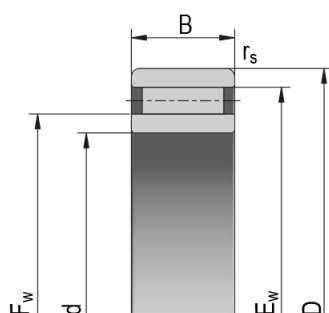

Needle roller bearings without flanges

NAO

NAO

Bearing Designation

NAO 12x28x12

Dimensions (mm)

d	12
D	28
B	12,0
F _w	16,0
E _w	22
r _{s min}	0,30

s	0,50
d ₁	15,70
D ₁	16,40
d ₂	21,60
D ₂	22,30
r _{a max}	0,30

Basic Load Rating (kN)

C	11,50
C ₀	12,50

Limiting Speed for Lubrication (min⁻¹)

Oil	23000
-----	-------

Weight [g]

40,00