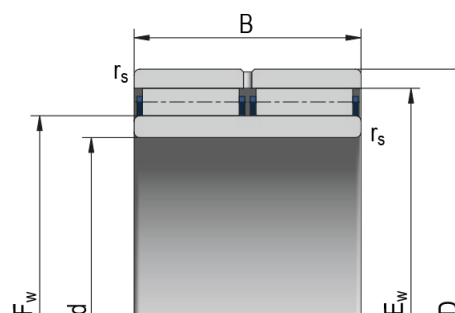

Needle roller bearings without flanges

NAO

NAO

Bearing Designation

NAO 12x28x12

Dimensions (mm)

d	12
D	28
B	12,0
F _w	16,0
E _w	22
r _{s min}	0,30

s	0,50
d ₁	15,70
D ₁	16,40
d ₂	21,60
D ₂	22,30
r _{a max}	0,30