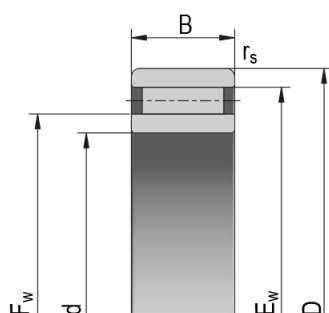

# Needle roller bearings without flanges

NAO

NAO

Bearing Designation

NAO 12x24x13

## Dimensions (mm)

d	12
D	24
B	13,0
F <sub>w</sub>	16,0
E <sub>w</sub>	20
r <sub>s min</sub>	0,30

s	0,50
d <sub>1</sub>	15,70
D <sub>1</sub>	16,40
d <sub>2</sub>	19,60
D <sub>2</sub>	20,30
r <sub>a max</sub>	0,30

## Limiting Speed for Lubrication (min<sup>-1</sup>)

Oil	24000
-----	-------

Weight [g]

30,00