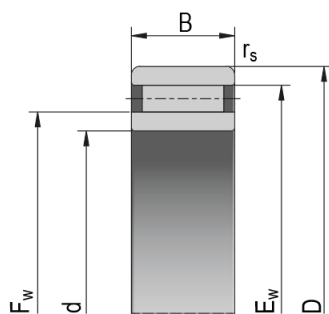

Needle roller bearings without flanges

NAO

NAO

Bearing Designation

NAO 9x22x12TN

Dimensions (mm)

d	9
D	22
B	12,0
F _w	12,0
E _w	18
r _{s min}	0,30

s	0,50
d ₁	11,70
D ₁	12,30
d ₂	17,60
D ₂	18,30
r _{a max}	0,30

Basic Load Rating (kN)

C	10,00
C ₀	9,90

Limiting Speed for Lubrication (min⁻¹)

Oil	26000
-----	-------

Weight [g]

23,50