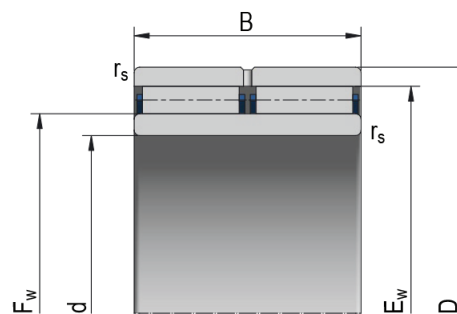

Needle roller bearings without flanges

NAO

NAO

Bearing Designation

NAO 9x22x12TN

Dimensions (mm)

d	9
D	22
B	12,0
F _w	12,0
E _w	18
r _{s min}	0,30

s	0,50
d ₁	11,70
D ₁	12,30
d ₂	17,60
D ₂	18,30
r _{a max}	0,30