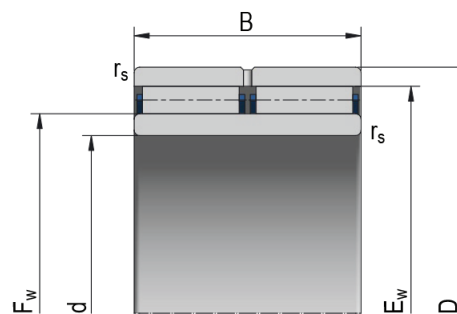

NAO

Bearing Designation

NAO 25x40x17

Dimensions (mm)

d	25
D	40
B	17,0
F_w	30,0
E_w	35
r_{s min}	0,30

s	0,80
d₁	29,50
D₁	30,60
d₂	34,40
D₂	35,50
r_{a max}	0,30

Basic Load Rating (kN)

C	19,60
C₀	34,00

Limiting Speed for Lubrication (min⁻¹)

Oil	15000

Weight [g]

88,00