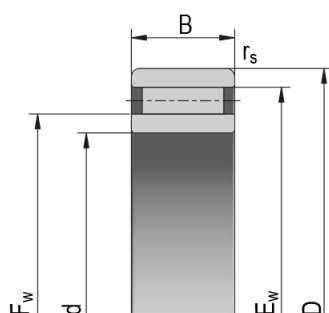

Needle roller bearings without flanges

NAO

NAO

Bearing Designation

NAO 20x37x16

Dimensions (mm)

d	20
D	37
B	16,0
F _w	25,0
E _w	32
r _{s min}	0,30

s	0,50
d ₁	24,50
D ₁	25,60
d ₂	31,40
D ₂	32,50
r _{a max}	0,30

Basic Load Rating (kN)

C	21,00
C ₀	28,00

Limiting Speed for Lubrication (min⁻¹)

Oil	17000
-----	-------

Weight [g]

82,00