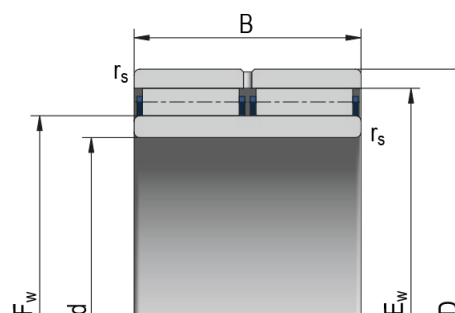

Needle roller bearings without flanges

NAO

NAO

Bearing Designation

NAO 20x37x16

Dimensions (mm)

d	20
D	37
B	16,0
F _w	25,0
E _w	32
r _{s min}	0,30

s	0,50
d ₁	24,50
D ₁	25,60
d ₂	31,40
D ₂	32,50
r _{a max}	0,30