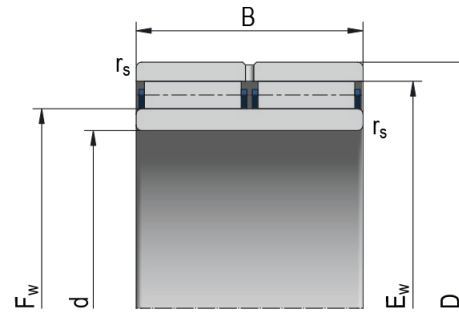

NAO

Bearing Designation

NAO 20x35x17

Dimensions (mm)

d	20
D	35
B	17,0
F_w	25,0
E_w	29
r_{s min}	0,30

s	0,50
d₁	24,50
D₁	25,60
d₂	28,40
D₂	29,50
r_{a max}	0,30

Basic Load Rating (kN)

C	14,90
C₀	26,00

Limiting Speed for Lubrication (min⁻¹)

Oil	18000

Weight [g]

76,00