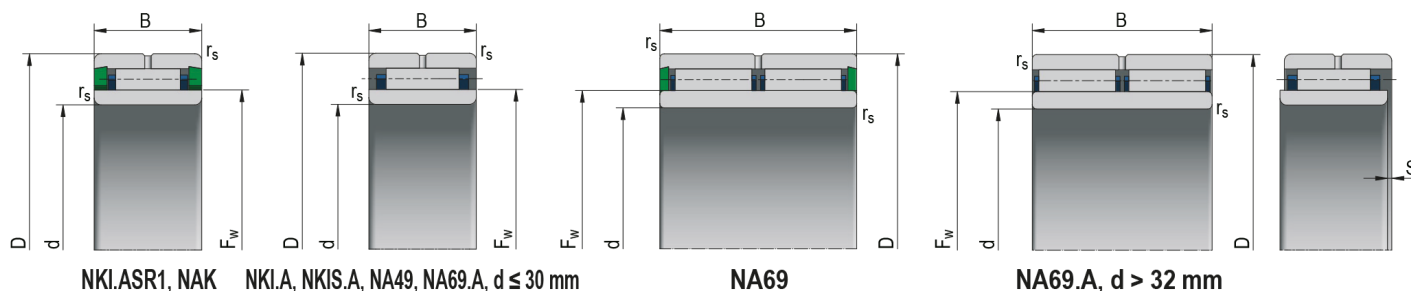

Needle roller bearings with inner ring

Bearing Designation NKI 9/16A

Dimensions (mm)

d	9
D	19
B	16
r_s	0,30

F_w	12,0
S	1,50

Basic Load Rating (kN)

C	11,00
C₀	9,00

Limiting Speed for Lubrication (min⁻¹)