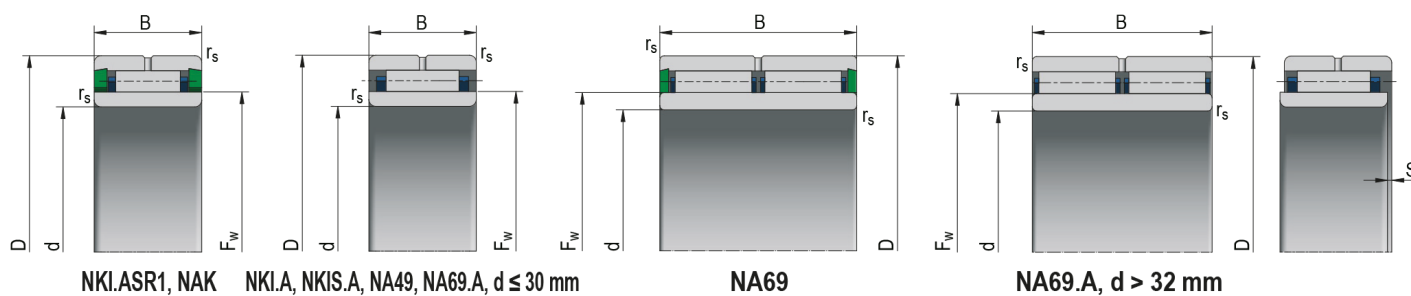

Needle roller bearings with inner ring

Bearing Designation

NKI 9/12A

Dimensions (mm)

d	9
D	19
B	12
r _s	0,30

F _w	12,0
S	1,50

Basic Load Rating (kN)

C	7,10
C ₀	6,40

Limiting Speed for Lubrication (min⁻¹)

Grease	16000
Oil	26000

Weight [g]

16,60