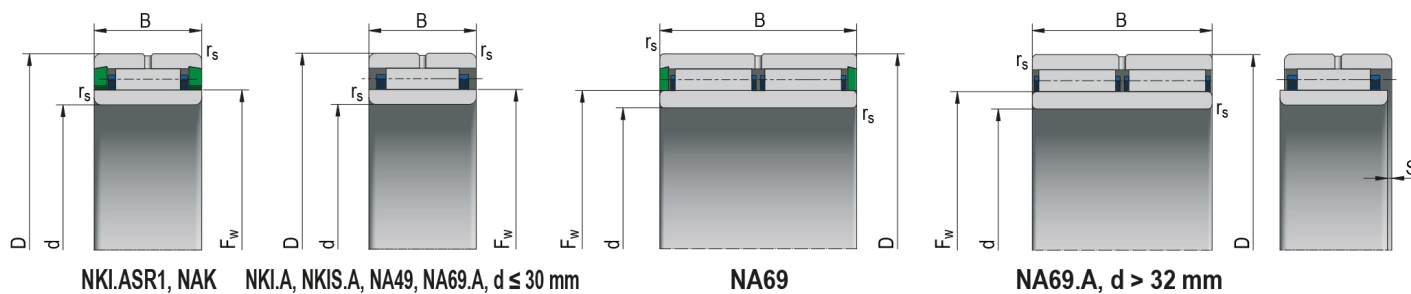

Needle roller bearings with inner ring

Bearing Designation NKI 12/20A

Dimensions (mm)

| | |
|----------------------|------|
| d | 12 |
| D | 24 |
| B | 20 |
| r_s | 0,30 |

| | |
|----------------------|------|
| F_w | 16,0 |
| S | 1,50 |