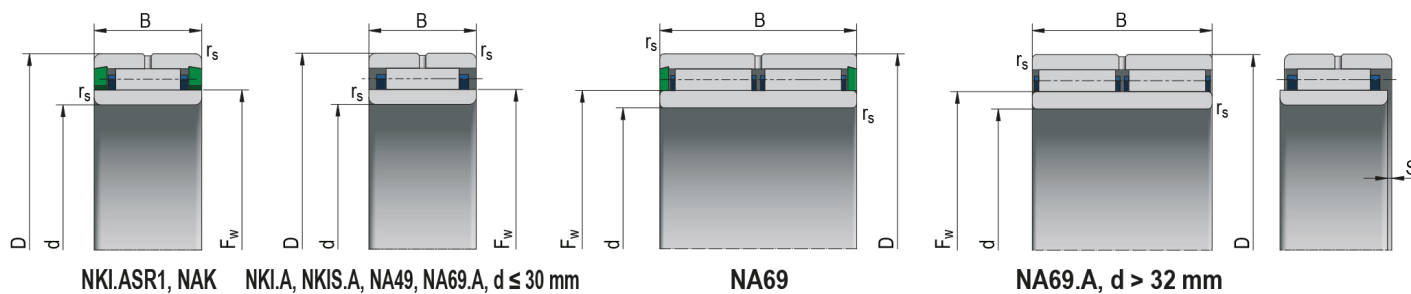

Needle roller bearings with inner ring

Bearing Designation NKI 12/16A

Dimensions (mm)

d	12
D	24
B	16
r_s	0,30

F_w	16,0
S	1,50

Basic Load Rating (kN)

C	13,90
C₀	11,30

Limiting Speed for Lubrication (min⁻¹)