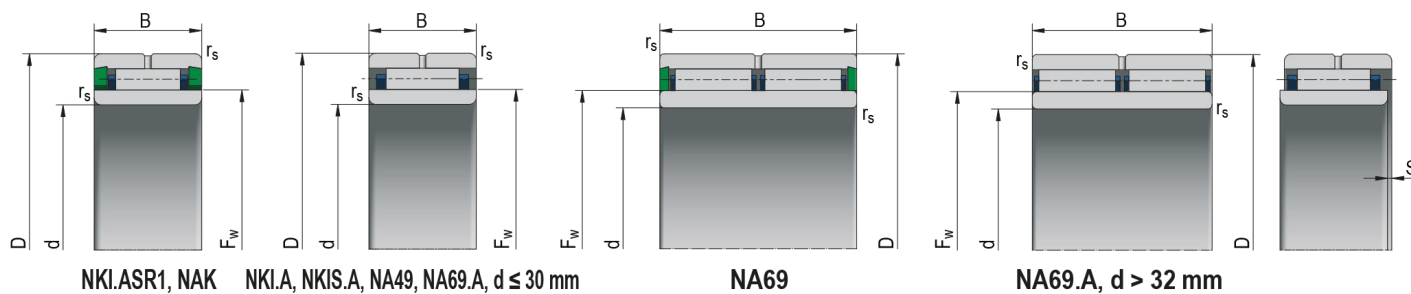

Needle roller bearings with inner ring

Bearing Designation NKI 5/12A

Dimensions (mm)

d	5
D	15
B	12
r_s	0,30

F_w	8,0
S	1,50

Basic Load Rating (kN)

C	4,10
C₀	3,95

Limiting Speed for Lubrication (min⁻¹)