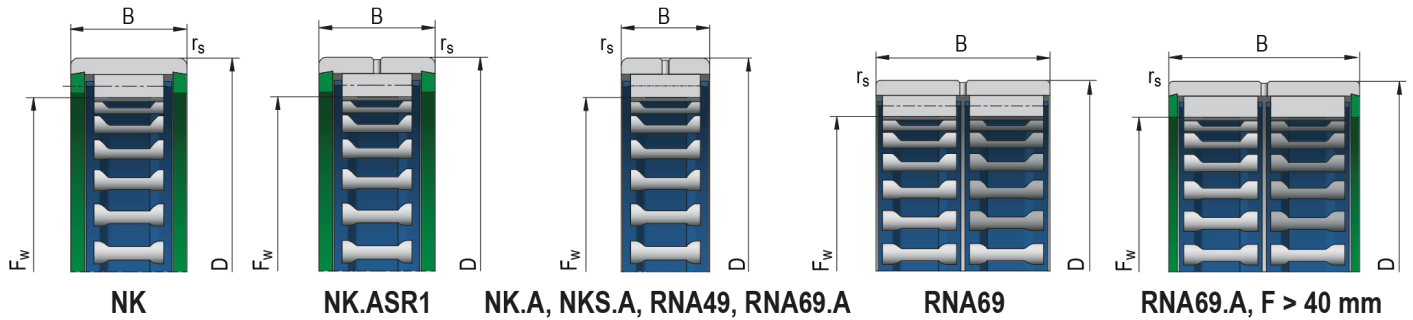

Needle roller bearings without inner ring

Bearing Designation

NK15/20A

Dimensions (mm)

d	15
D	23
B	20
F _w	15,0

r _s	0,30
----------------	------

Basic Load Rating (kN)

C	13,60
C ₀	17,20

Limiting Speed for Lubrication (min⁻¹)

Grease	14400
Oil	24000

Weight [g]

26,60