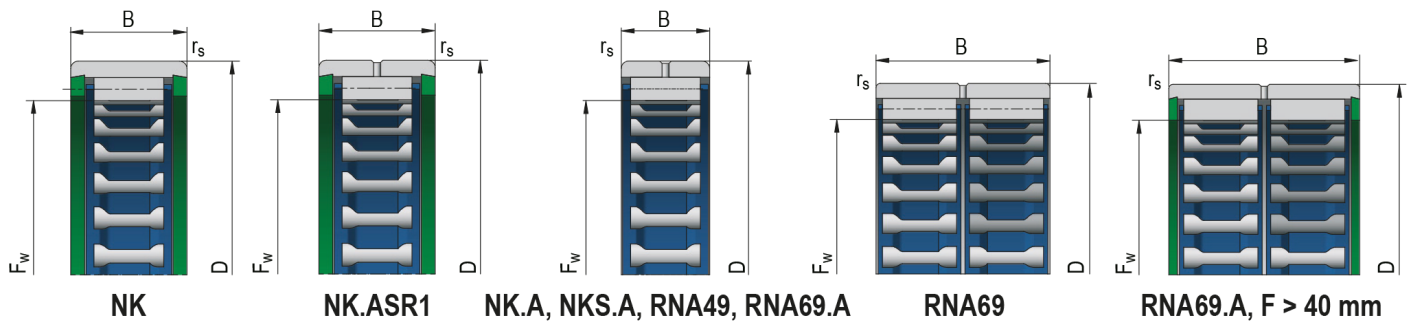

Needle roller bearings without inner ring

Bearing Designation

NK15/16A

Dimensions (mm)

d	15
D	23
B	16
F _w	15,0

r _s	0,30
----------------	------

Basic Load Rating (kN)

C	10,70
C ₀	12,70

Limiting Speed for Lubrication (min⁻¹)

Grease	14400
Oil	24000

Weight [g]

21,80