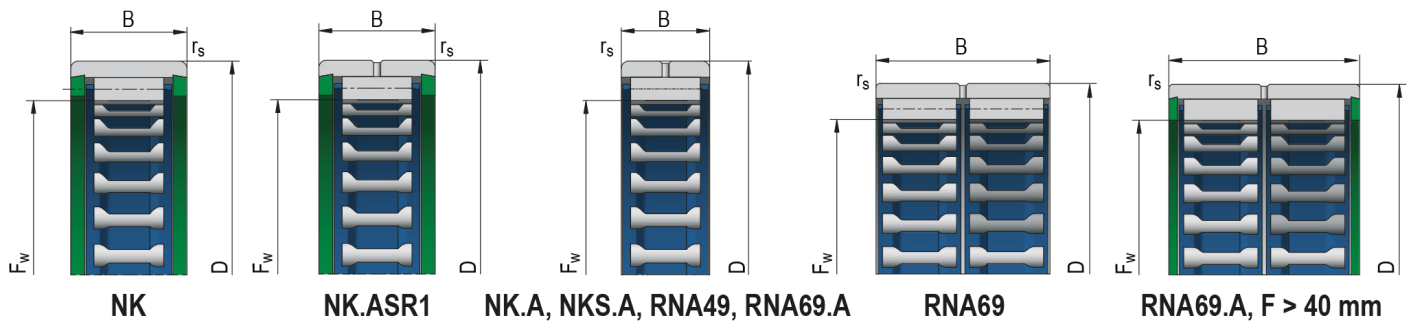

# Needle roller bearings without inner ring

## Dimensions (mm)

|                |      |
|----------------|------|
| d              | 14   |
| D              | 22   |
| B              | 20   |
| F <sub>w</sub> | 14,0 |

|                |      |
|----------------|------|
| r <sub>s</sub> | 0,30 |
|----------------|------|