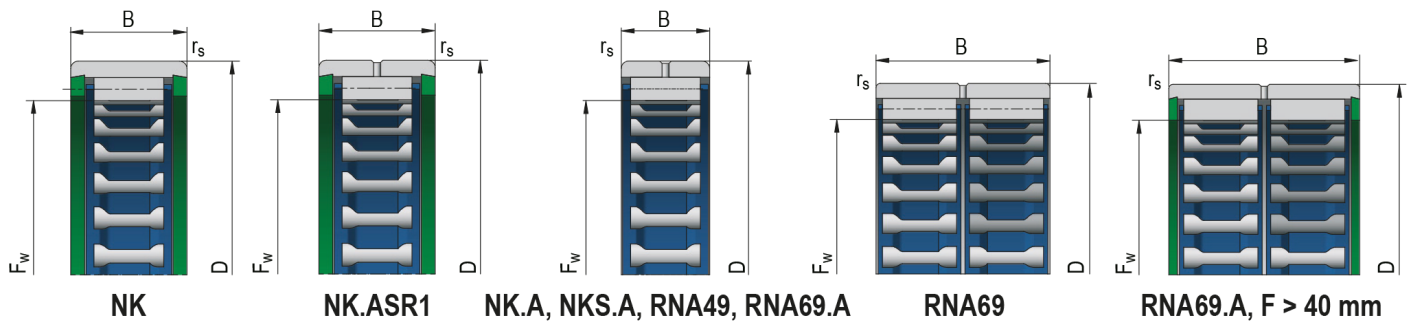

Needle roller bearings without inner ring

Bearing Designation

NK14/20A

Dimensions (mm)

d	14
D	22
B	20
F _w	14,0

r _s	0,30
----------------	------

Basic Load Rating (kN)

C	12,80
C ₀	15,60

Limiting Speed for Lubrication (min⁻¹)

Grease	15000
Oil	25000

Weight [g]

25,50