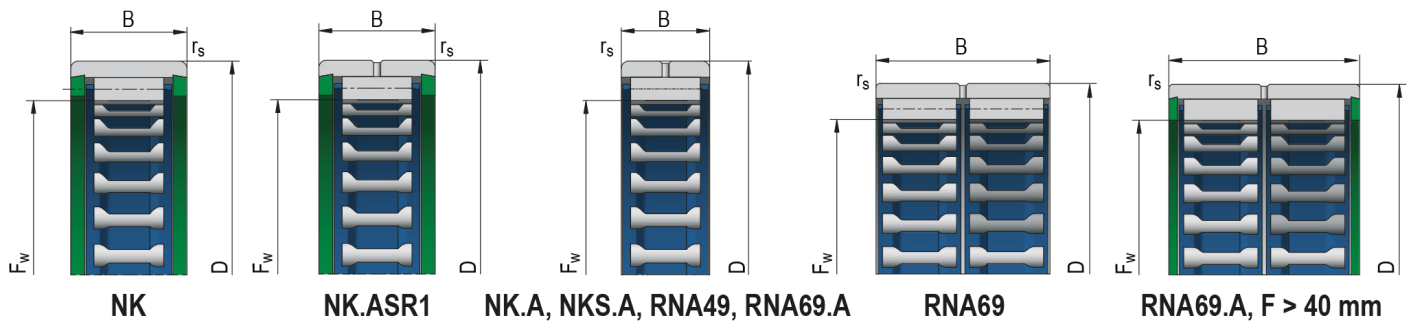

Needle roller bearings without inner ring

Bearing Designation

NK14/16A

Dimensions (mm)

d	14
D	22
B	16
F _w	14,0

r _s	0,30
----------------	------

Basic Load Rating (kN)

C	10,10
C ₀	11,50

Limiting Speed for Lubrication (min⁻¹)

Grease	15000
Oil	25000

Weight [g]

20,70