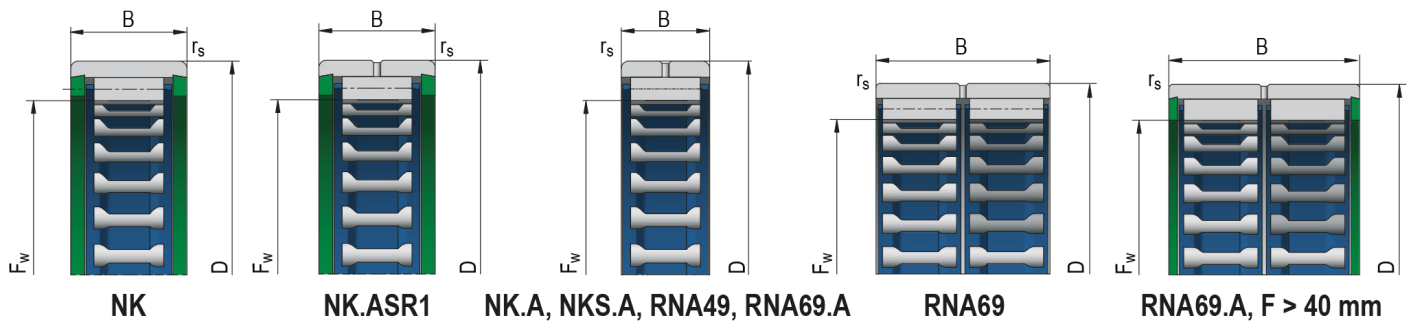

# Needle roller bearings without inner ring

Bearing Designation

**NK12/16**

## Dimensions (mm)

d	12
D	19
B	16
F <sub>w</sub>	12,0

r <sub>s</sub>	0,30
----------------	------