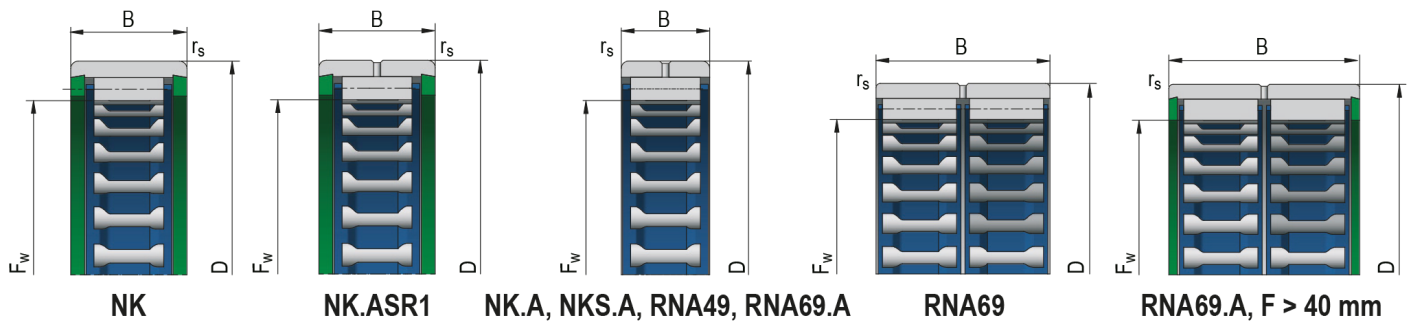

Needle roller bearings without inner ring

Bearing Designation

NK12/16

Dimensions (mm)

d	12
D	19
B	16
F _w	12,0

r _s	0,30
----------------	------

Basic Load Rating (kN)

C	6,40
C ₀	9,15

Limiting Speed for Lubrication (min⁻¹)

Grease	16000
Oil	26000

Weight [g]

15,90