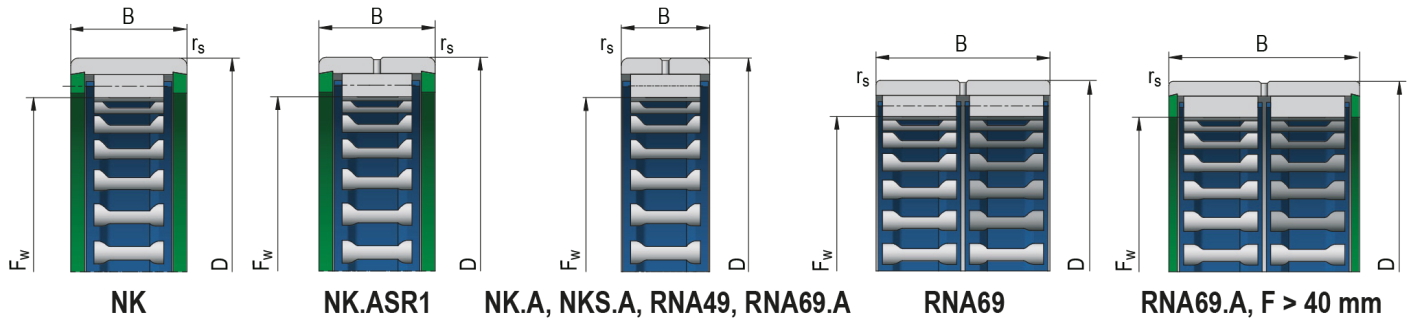

Needle roller bearings without inner ring

Bearing Designation

NK12/12A

Dimensions (mm)

d	12
D	19
B	12
F _w	12,0

r _s	0,30
----------------	------

Basic Load Rating (kN)

C	5,70
C ₀	6,55

Limiting Speed for Lubrication (min⁻¹)

Grease	16000
Oil	26000

Weight [g]

12,10