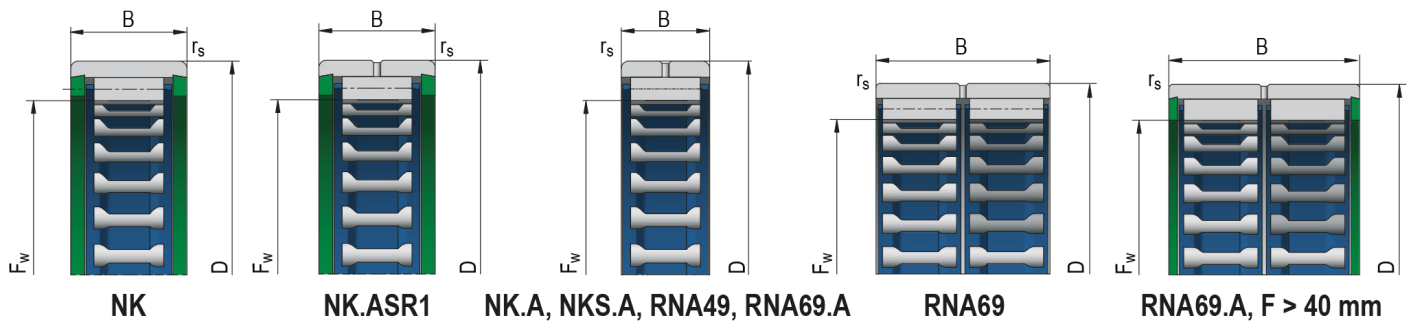

Needle roller bearings without inner ring

Bearing Designation

NK12/12A

Dimensions (mm)

d	12
D	19
B	12
F _w	12,0

r _s	0,30
----------------	------

Basic Load Rating (kN)

C	5,70
C ₀	6,55

Limiting Speed for Lubrication (min⁻¹)

Grease	16000
Oil	26000

Weight [g]

12,10