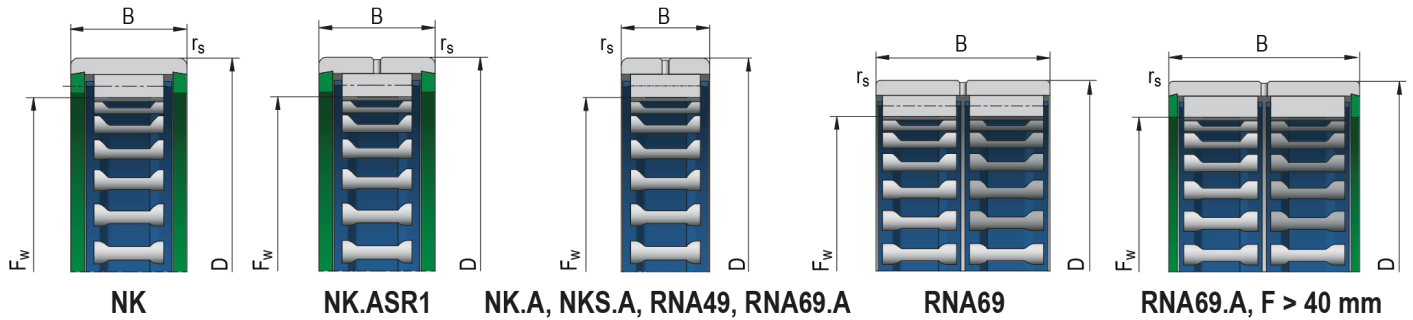

Needle roller bearings without inner ring

Bearing Designation

NK10/12

Dimensions (mm)

d	10
D	17
B	12
F _w	10,0

r _s	0,30
----------------	------

Basic Load Rating (kN)

C	4,75
C ₀	5,50

Limiting Speed for Lubrication (min⁻¹)

Grease	17000
Oil	28000

Weight [g]

10,10