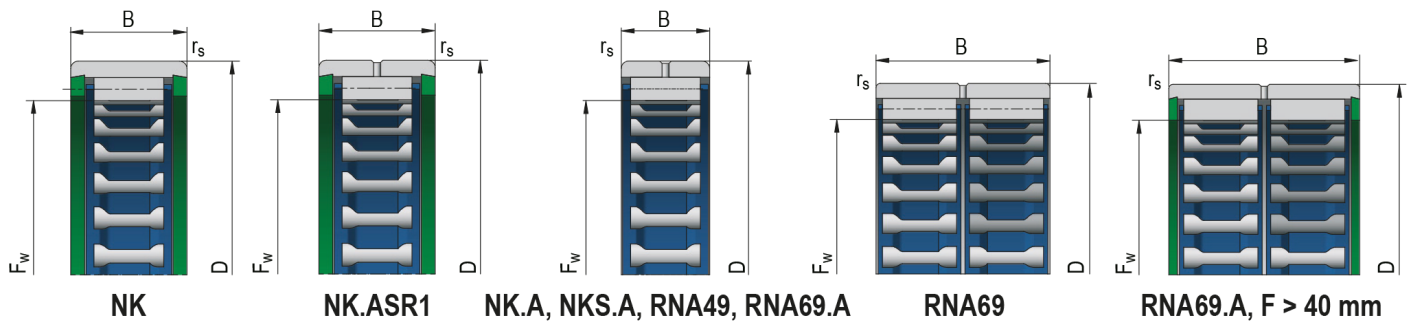

Needle roller bearings without inner ring

Bearing Designation

NK9/12

Dimensions (mm)

d	9
D	16
B	12
F _w	9,0

r _s	0,30
----------------	------

Basic Load Rating (kN)

C	4,05
C ₀	4,75

Limiting Speed for Lubrication (min⁻¹)

Grease	18000
Oil	30000

Weight [g]

10,30