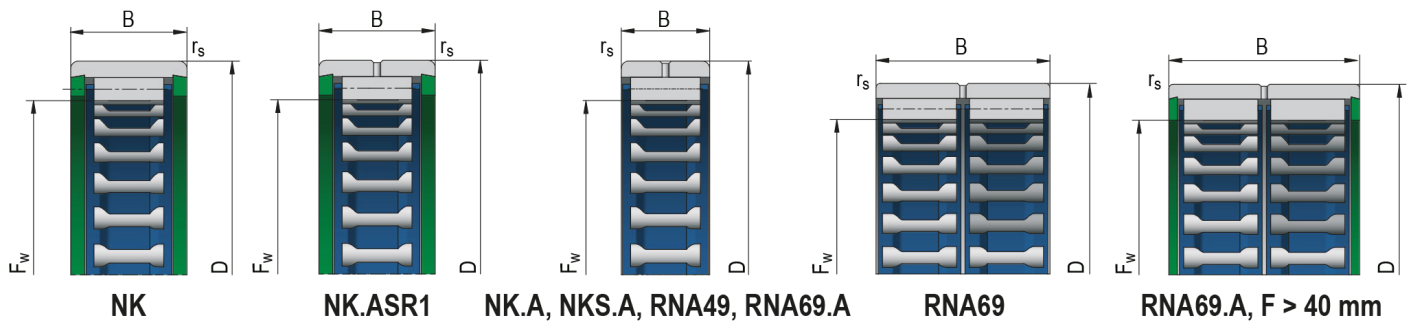

Needle roller bearings without inner ring

Bearing Designation

NK8/16

Dimensions (mm)

d	8
D	15
B	16
F _w	8,0

r _s	0,30
----------------	------

Basic Load Rating (kN)

C	5,10
C ₀	5,80

Limiting Speed for Lubrication (min⁻¹)

Grease	19000
Oil	32000

Weight [g]

12,00