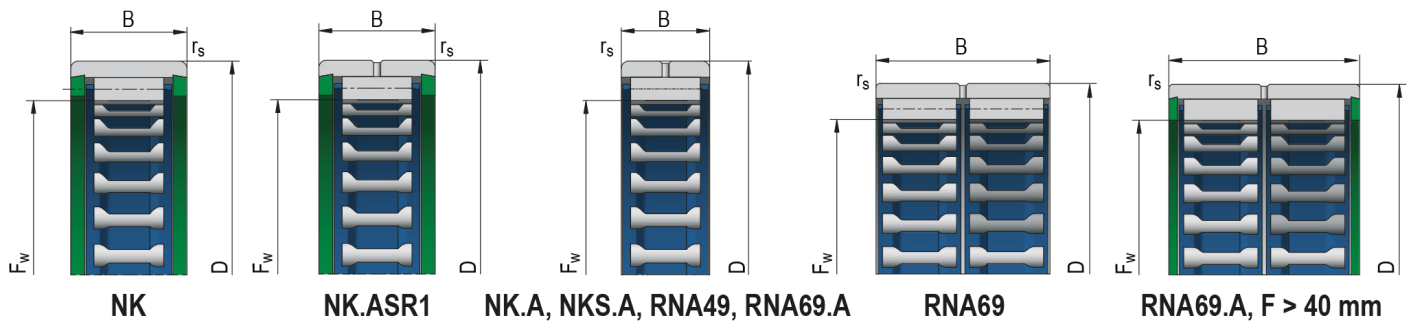

Needle roller bearings without inner ring

Bearing Designation

NK8/12

Dimensions (mm)

d	8
D	15
B	12
F _w	8,0

r _s	0,30
----------------	------

Basic Load Rating (kN)

C	3,95
C ₀	4,10

Limiting Speed for Lubrication (min⁻¹)

Grease	19000
Oil	32000

Weight [g]

8,70