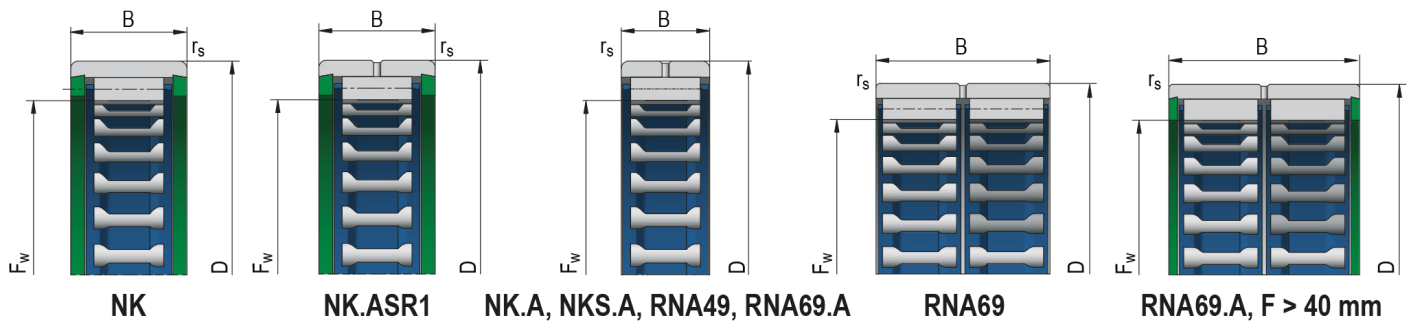

# Needle roller bearings without inner ring

## Bearing Designation

**NK7/10TN**

## Dimensions (mm)

d	7
D	14
B	10
F <sub>w</sub>	7,0

r <sub>s</sub>	0,30
----------------	------