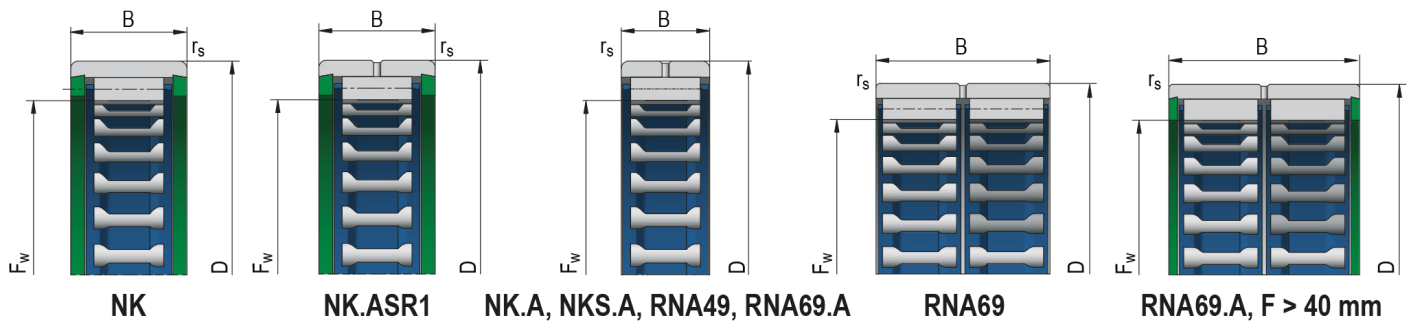

Needle roller bearings without inner ring

Bearing Designation

NK6/12TN

Dimensions (mm)

d	6
D	12
B	12
F _w	6,0

r _s	0,15
----------------	------

Basic Load Rating (kN)

C	2,90
C ₀	2,80

Limiting Speed for Lubrication (min⁻¹)

Grease	22000
Oil	36000

Weight [g]

5,70