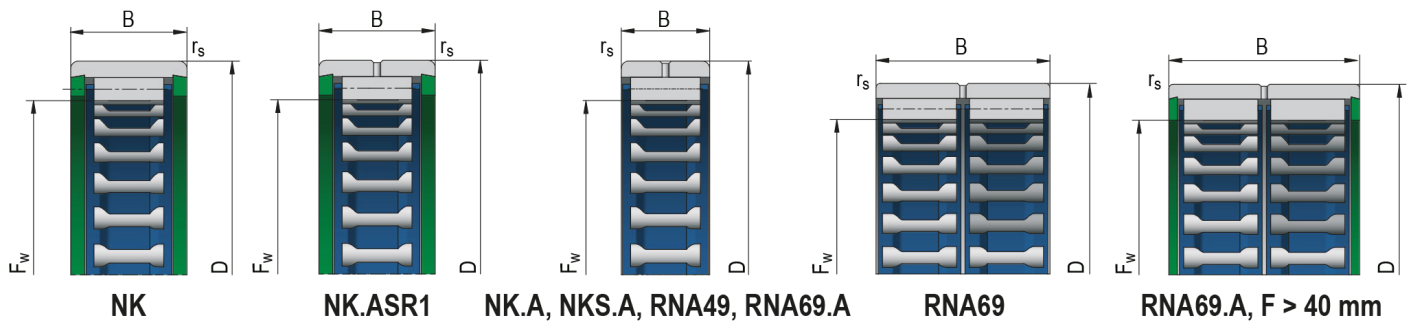

Needle roller bearings without inner ring

Bearing Designation

NK6/10

Dimensions (mm)

d	6
D	12
B	10
F _w	6,0

r _s	0,15
----------------	------

Basic Load Rating (kN)

C	2,60
C ₀	2,28

Limiting Speed for Lubrication (min⁻¹)

Grease	22000
Oil	36000

Weight [g]

4,70