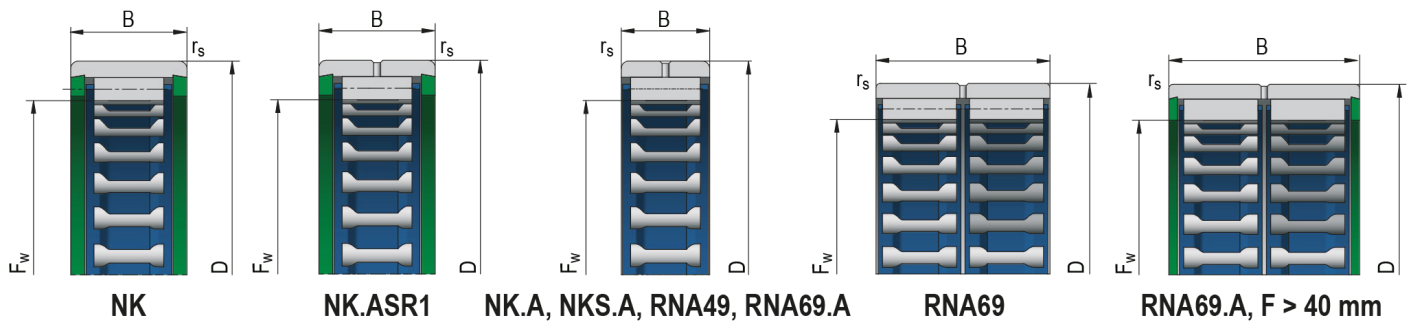

Needle roller bearings without inner ring

Bearing Designation

NK5/12TN

Dimensions (mm)

d	5
D	10
B	12
F _w	5,0

r _s	0,15
----------------	------

Basic Load Rating (kN)

C	3,00
C ₀	2,65

Limiting Speed for Lubrication (min⁻¹)

Grease	24000
Oil	39000

Weight [g]

3,70