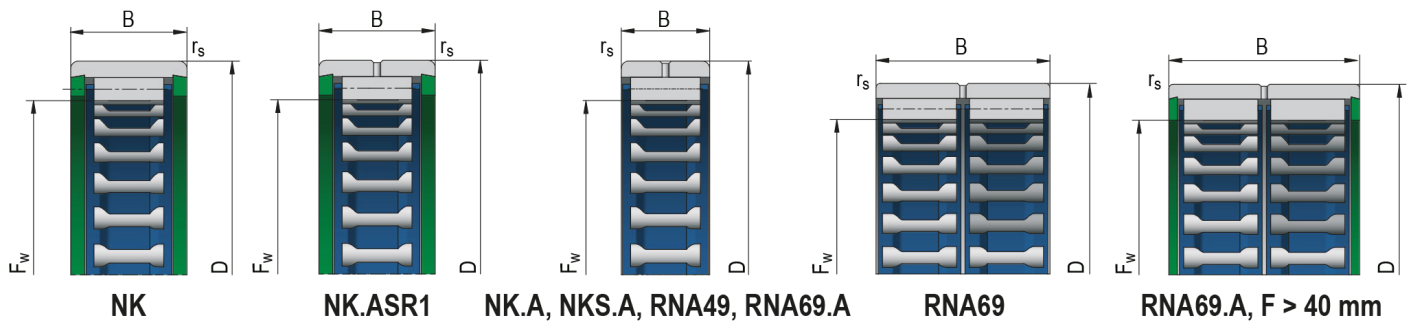

# Needle roller bearings without inner ring

## Bearing Designation

**NK5/10TN**

## Dimensions (mm)

d	5
D	10
B	10
F <sub>w</sub>	5,0

r <sub>s</sub>	0,15
----------------	------