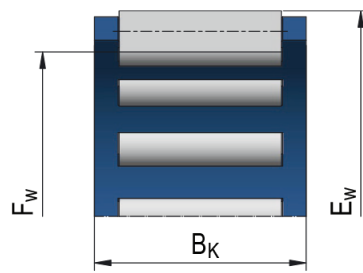

Needle cages

single row / double row

K

K.ZW

Bearing Designation

K10x14x10TN

Weight (mm)

d	10
F _w	10,0
E _w	14
B _K	10,0