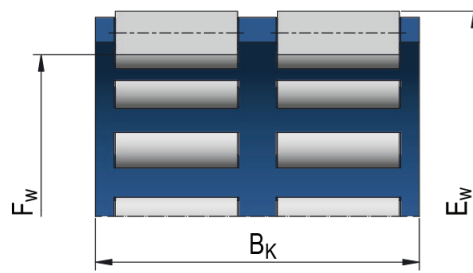

Needle cages

single row / double row

K

K.ZW

Bearing Designation

K10x14x10TN

Weight (mm)

d	10
F _w	10,0
E _w	14
B _K	10,0