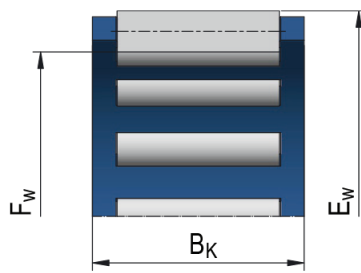

Needle cages

single row / double row

K

K.ZW

Bearing Designation

K10x14x10TN

Weight (mm)

d	10
F _w	10,0
E _w	14
B _K	10,0