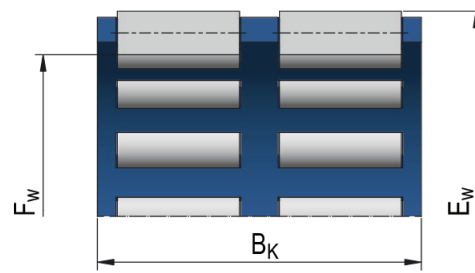

Needle cages

single row / double row

K

K.ZW

Bearing Designation

K10x14x10TN

Weight (mm)

d	10
F _w	10,0
E _w	14
B _K	10,0

Basic Load Rating (kN)

C	7,00
C ₀	7,90

Limiting Speed for Lubrication (min⁻¹)

Oil	27000
-----	-------

Weight [kg]

2,900