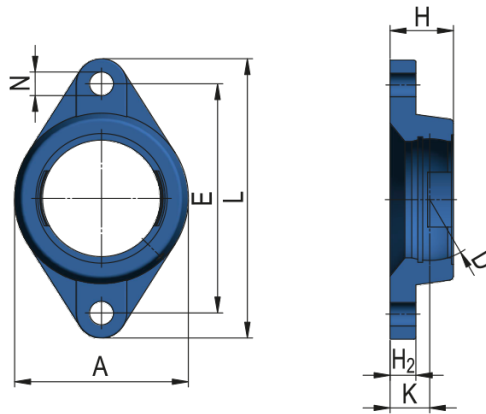

Oval Flanged Cast Housing Unit - FM type

Housing Unit Designation

FM209; FMC209

Dimensions (mm)

A	108
D	85
E	148
L	188
H	38
K	22
H ₂	16
N	19

Weight [kg]

1,09