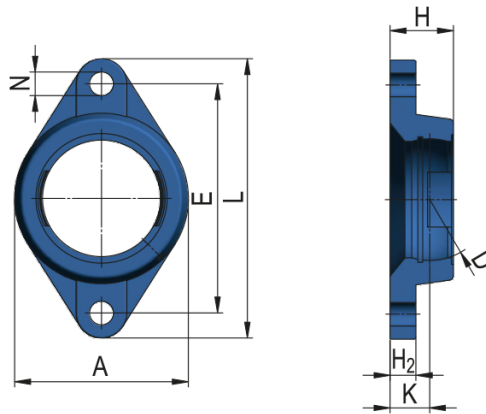

Oval Flanged Cast Housing Unit - FM type

Housing Unit Designation

FM204; FMC204

Dimensions (mm)

A	60
D	47
E	90
L	112
H	25,5
K	15
H ₂	11
N	12

Weight [kg]

0,230