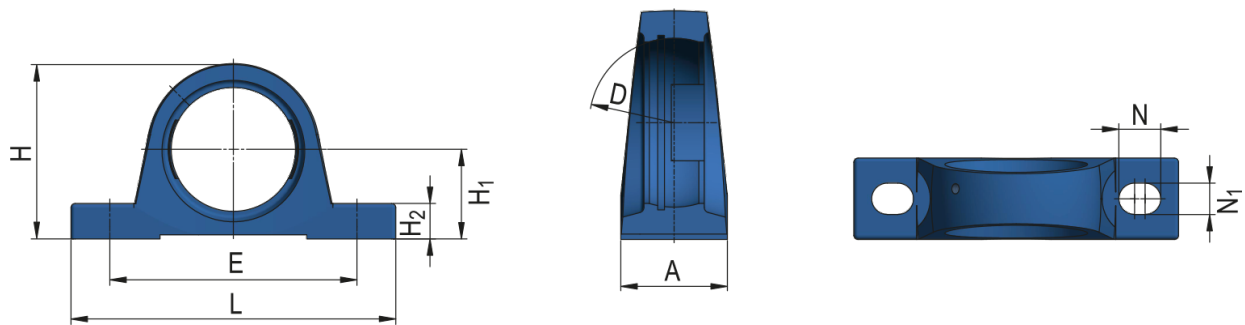

Pillow Block Housing Unit - SG type

Housing Unit Designation

SG204; SGC204

Dimensions (mm)

A	38
D	47
E	95
L	127
H	62
H ₁	33,3
H ₂	14
N	19
N ₁	13

Weight [kg]

0,450