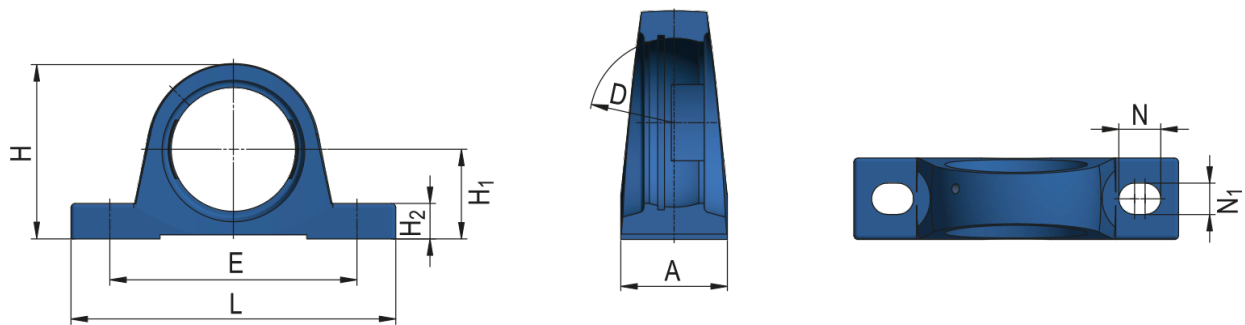

Pillow Block Housing Unit - SG type

Housing Unit Designation

SG214; SGC214

Dimensions (mm)

A	69
D	125
E	210
L	266
H	155
H ₁	79,4
H ₂	28
N	30
N ₁	25

Weight [kg]

3,74