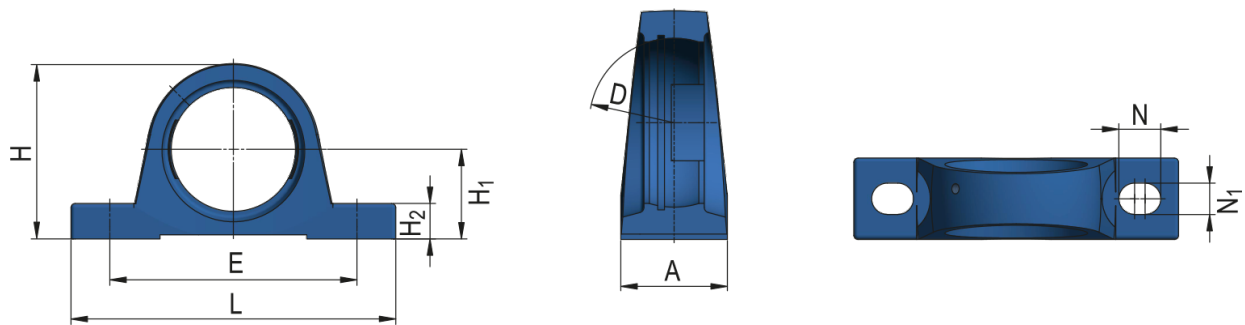

Pillow Block Housing Unit - SG type

Housing Unit Designation

SG203; SGC203

Dimensions (mm)

A	32
D	40
E	95
L	125
H	57
H ₁	30,2
H ₂	14
N	17
N ₁	12

Weight [kg]

0,360